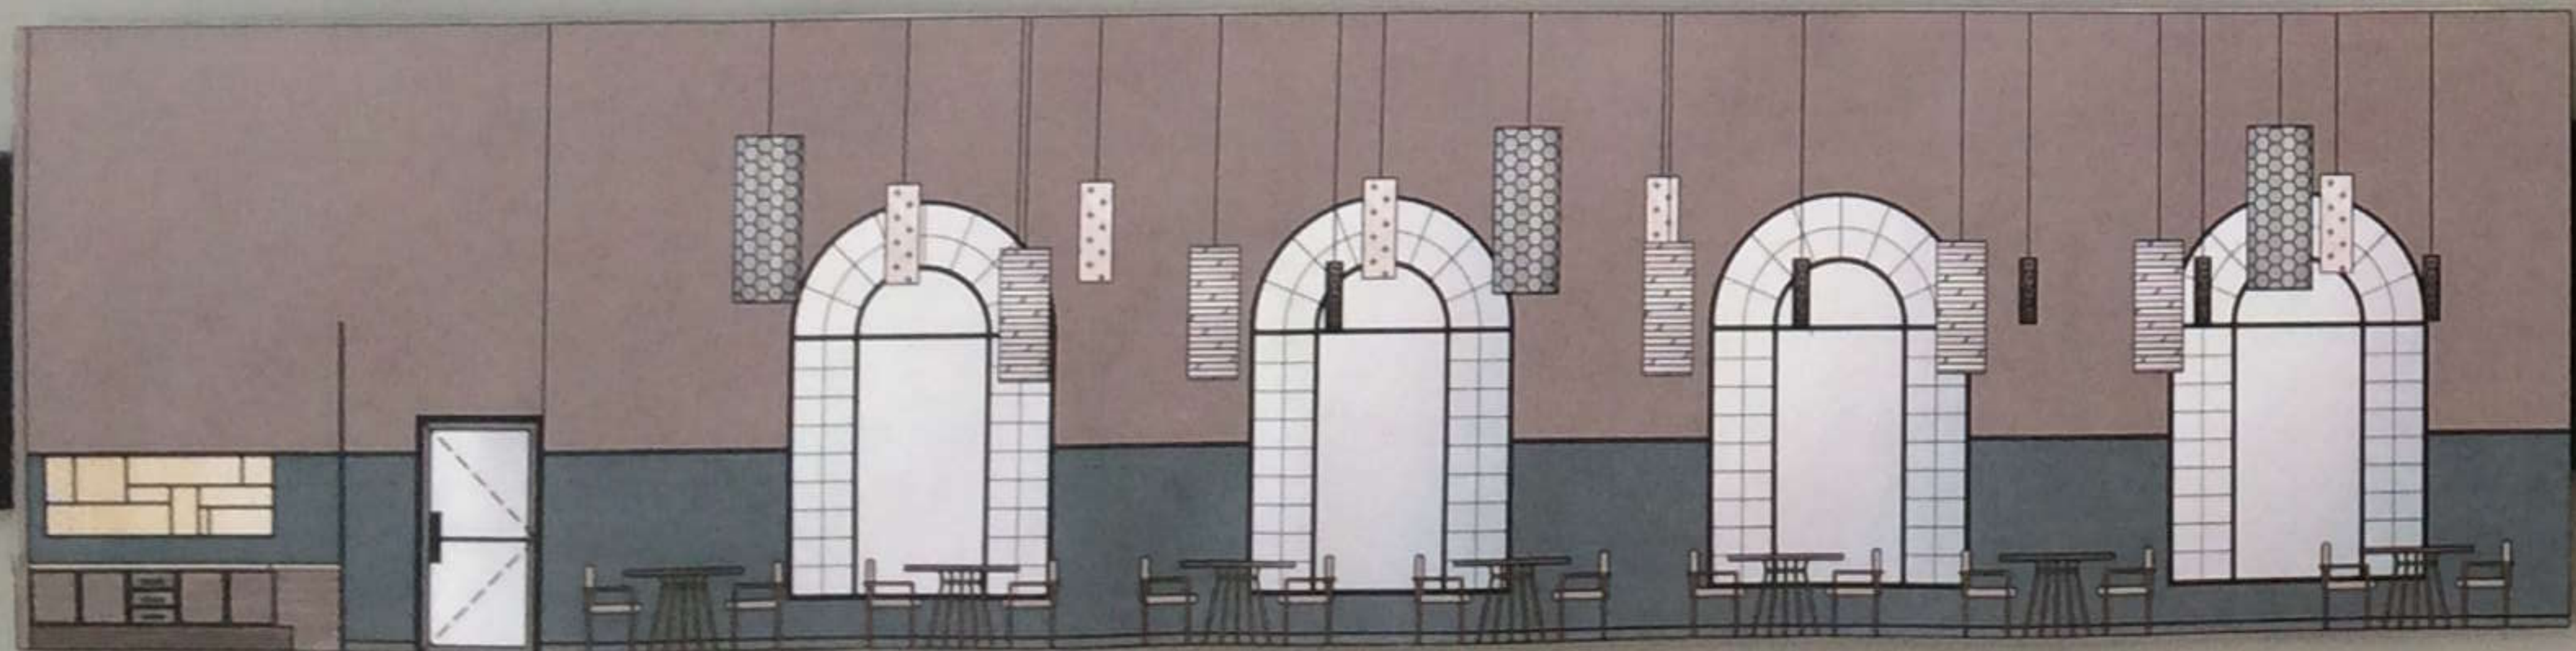

ENTRY & BAR

EXTERIOR FACADE

SECOND LEVEL LOUNGE

EAST WINDOW WALL

*Onovo*

EMILY BECK  
DECEMBER 10, 2015

LEGEND

- T1 - 2 PERSON TABLE
- T2 - 4 PERSON TABLE
- T3 - 6 PERSON TABLE
- T4 - HIGH TOP BAR TABLE
- C1 - DINING CHAIR
- C2 - TALL BAR STOOL
- C3 - SHORT BAR STOOL
- C4 - ENTRY BENCH