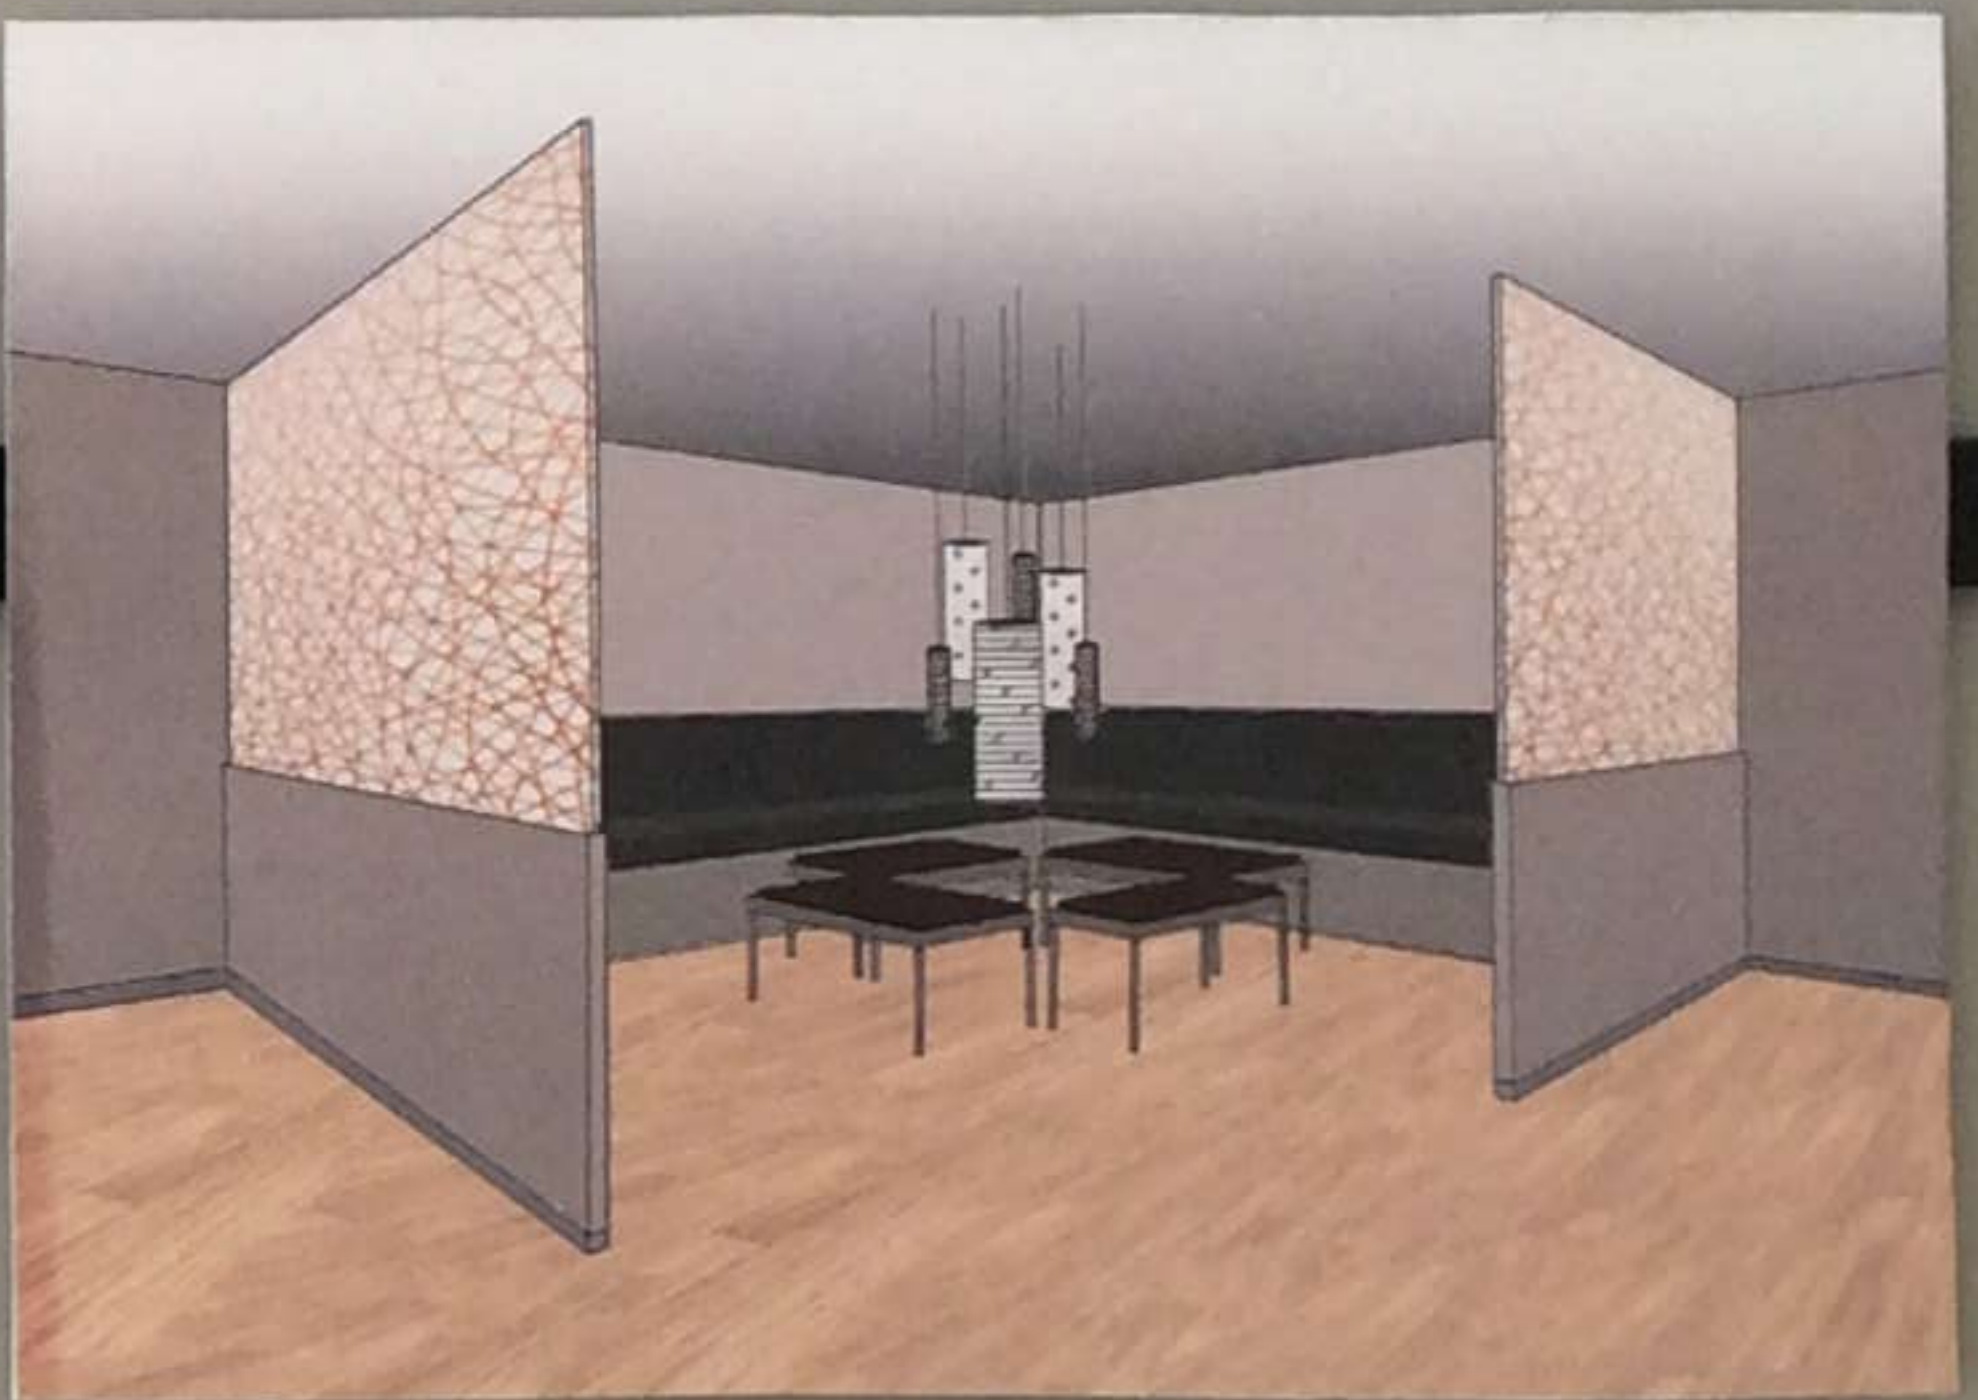

ENTRY & BAR

EXTERIOR FACADE

SECOND LEVEL LOUNGE

EAST WINDOW WALL

*Onovo*

EMILY BECK  
DECEMBER 10, 2015

LEGEND

- T1 - 2 PERSON TABLE
- T2 - 4 PERSON TABLE
- T3 - 6 PERSON TABLE
- T4 - HIGH TOP BAR TABLE
- C1 - DINING CHAIR
- C2 - TALL BAR STOOL
- C3 - SHORT BAR STOOL
- C4 - ENTRY BENCH