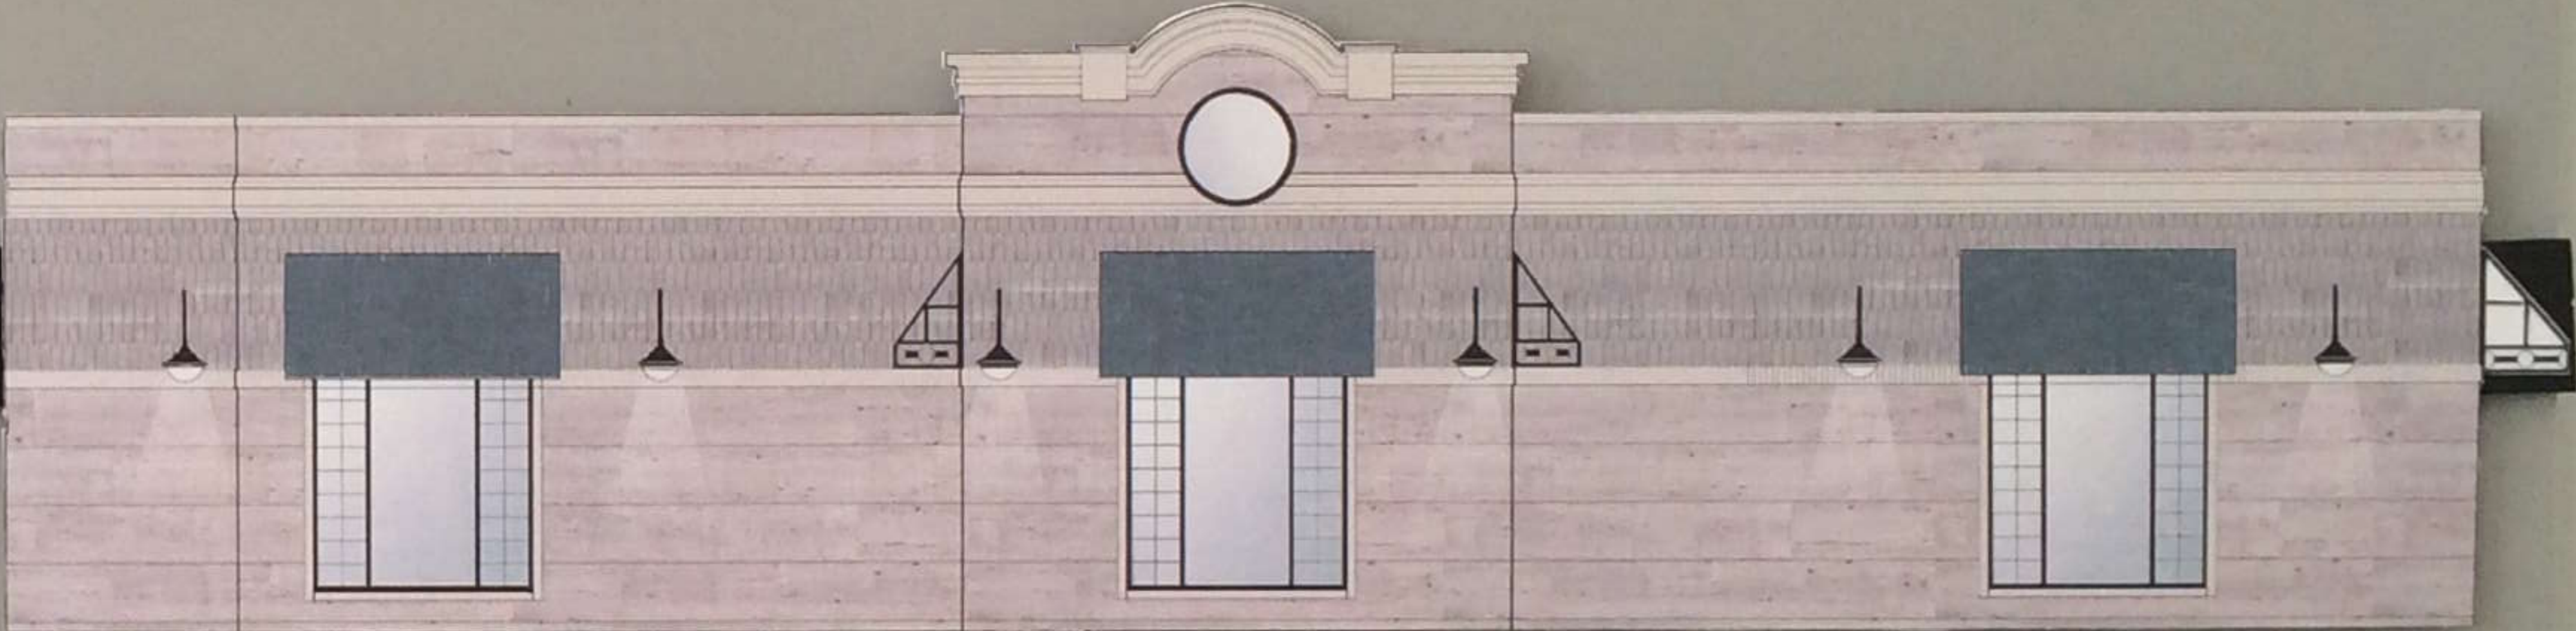

ENTRY & BAR

EXTERIOR FACADE

SECOND LEVEL LOUNGE

EAST WINDOW WALL

*Onovo*

EMILY BECK  
DECEMBER 10, 2015

LEGEND

- T1 - 2 PERSON TABLE
- T2 - 4 PERSON TABLE
- T3 - 6 PERSON TABLE
- T4 - HIGH TOP BAR TABLE
- C1 - DINING CHAIR
- C2 - TALL BAR STOOL
- C3 - SHORT BAR STOOL
- C4 - ENTRY BENCH